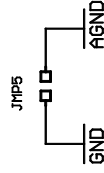

Vogel Laboratorium

Schematic: audiodac_4

1/4

Sign: AV Date: 29.07.2003 18:12:42

AMP

Vogel Laboratorium

Schematic: audiodac_4

2/4